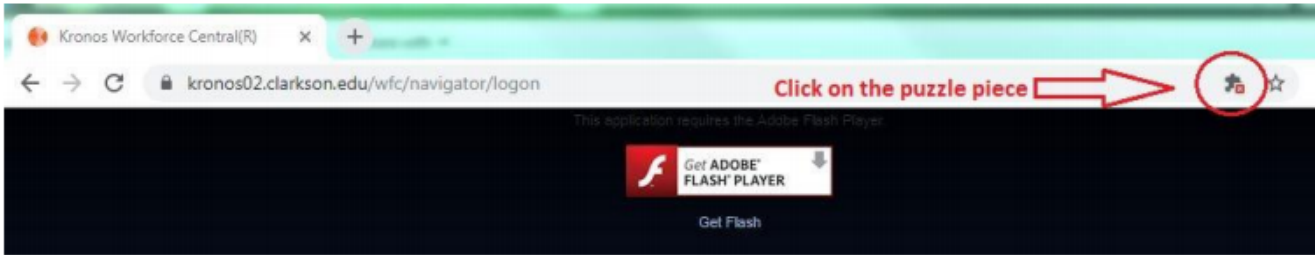

Enable Flash Player in Chrome v. 76

Chrome Version 76 blocks flash for Kronos. Follow the directions below to enable flash.

1. Click on the puzzle piece to open a new window

2. Click on Manage to open up settings