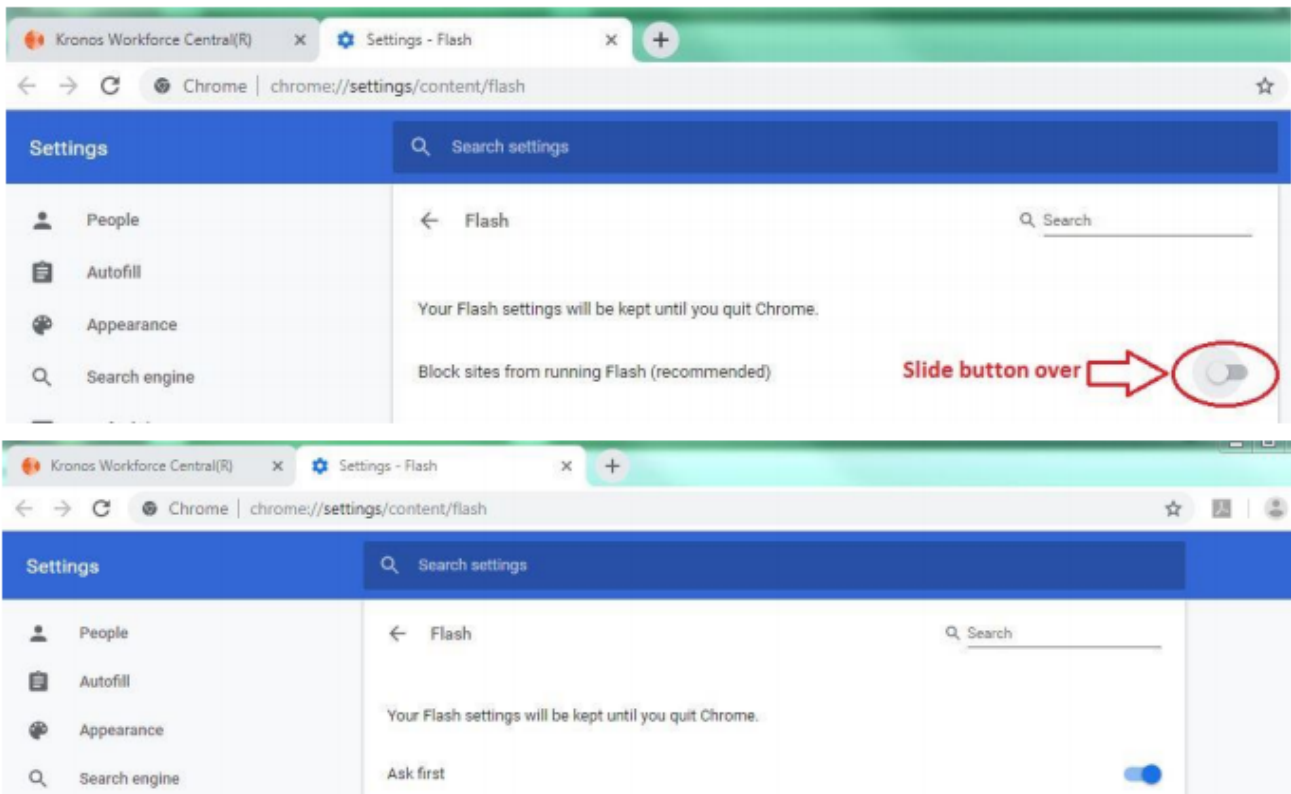

4. Now you can click on the Flash logo and then click Allow